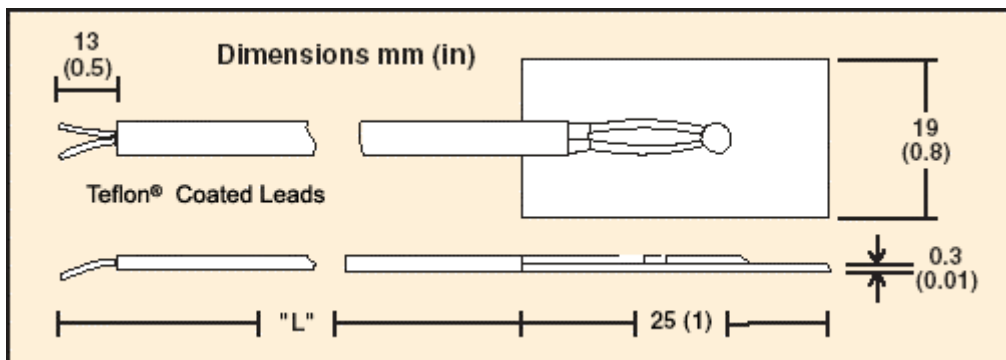

深圳市新佰特电子有限公司

SHENZHEN NEWBESTTOOLS ELECTRONICS CO.,LTD

地址: 广东省深圳市宝安区 31 区前进路水口花园西三巷 8 号
电话: 0755-27851661 / 27851665 传真: 0755-27851665

邮政编码: 518133
<http://www.nbtmi.com>

Specifications

Thermocouple Calibrations: J (Iron-Constantan), K (CHROMEGA®-ALOMEGA®), T (Copper Constantan), E (CHROMEGA®-Constantan)

Adhesive: Silicon based cement

Maximum Temperature: 175°C (350°F) continuous

Minimum Temperature: -60°C (-75°F) continuous

Dimensions: 25 L x 19 W x 0.3 mm (1 x 0.8 x 0.01")

Laminates: High temperature polymer, and fiberglass reinforced polymer layers

Wire: 30 AWG PFA Teflon® coated

Model No.-ANSI Color Code			Wire Gage	Length meter(in)	Insulation
Thermocouple with Stripped Leads	Thermocouple with Spool Connector	Thermocouple with Cap SMP connector and Strain Relief			
SA1-J	SA1-J-SC	SA1-J-SRTC	30	1 (40)	Teflon®
SA1-K	SA1-K-SC	SA1-K-SRTC	30	1 (40)	Teflon®
SA1-T	SA1-T-SC	SA1-T-SRTC	30	1 (40)	Teflon®
SA1-E	SA1-E-SC	SA1-E-SRTC	30	1 (40)	Teflon®
SA1-J-72	SA1-J-72-SC	SA1-J-72-SRTC	30	2 (80)	Teflon®
SA1-K-72	SA1-K-72-SC	SA1-K-72-SRTC	30	2 (80)	Teflon®
SA1-T-72	SA1-T-72-SC	SA1-T-72-SRTC	30	2 (80)	Teflon®
SA1-E-72	SA1-E-72-SC	SA1-E-72-SRTC	30	2 (80)	Teflon®

Note: 2 m (80") is the longest length available with spool caddy.

Part Number	Description
Thermocouple with Stripped Leads	
SA1-J	J Type Thermocouple, 36" long, stripped ends, 5 pack
SA1-K	K Type Thermocouple, 36" long, stripped ends, 5 pack
SA1-T	T Type Thermocouple, 36" long, stripped ends, 5 pack
SA1-E	E Type Thermocouple, 36" long, stripped ends, 5 pack

13827450276

<http://www.nbtmi.com>

13556854588